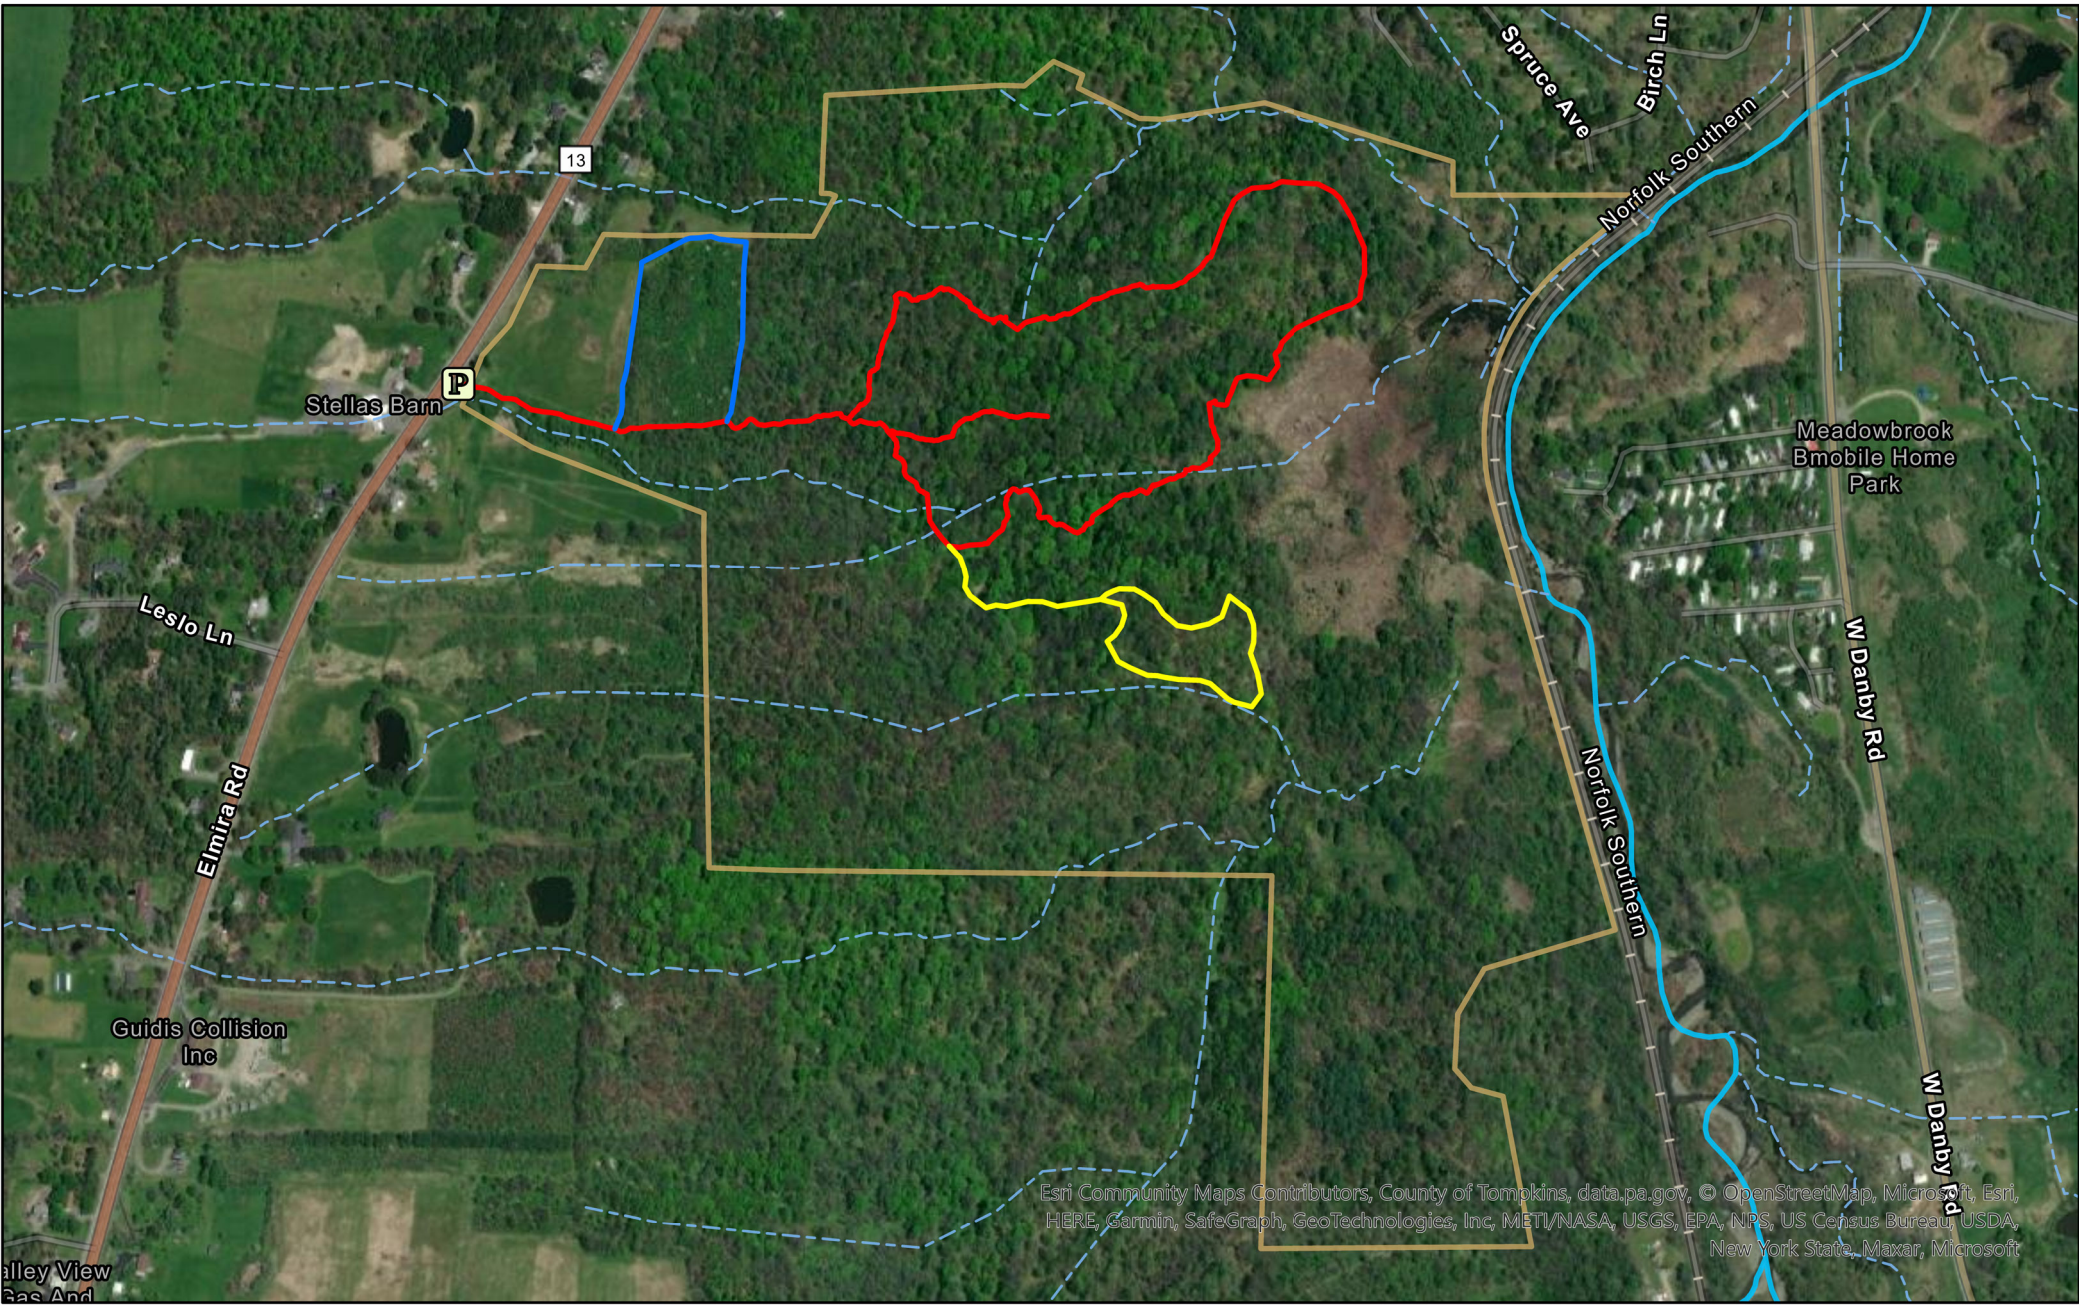

Cornell Botanic Gardens Natural Areas - Fischer Old-growth Forest

Esri Community Maps Contributors, County of Tompkins, data.pa.gov, © OpenStreetMap, Microsoft, Esri, HERE, Garmin, SafeGraph, GeoTechnologies, Inc, METI/NASA, USGS, EPA, NPS, US Census Bureau, USDA, New York State, Maxar, Microsoft

- Parking
 - Natural Area
 - Intermittent Stream
 - Perennial Stream
- ### Natural Areas Trails
- Blue blaze
 - Red blaze
 - Yellow blaze