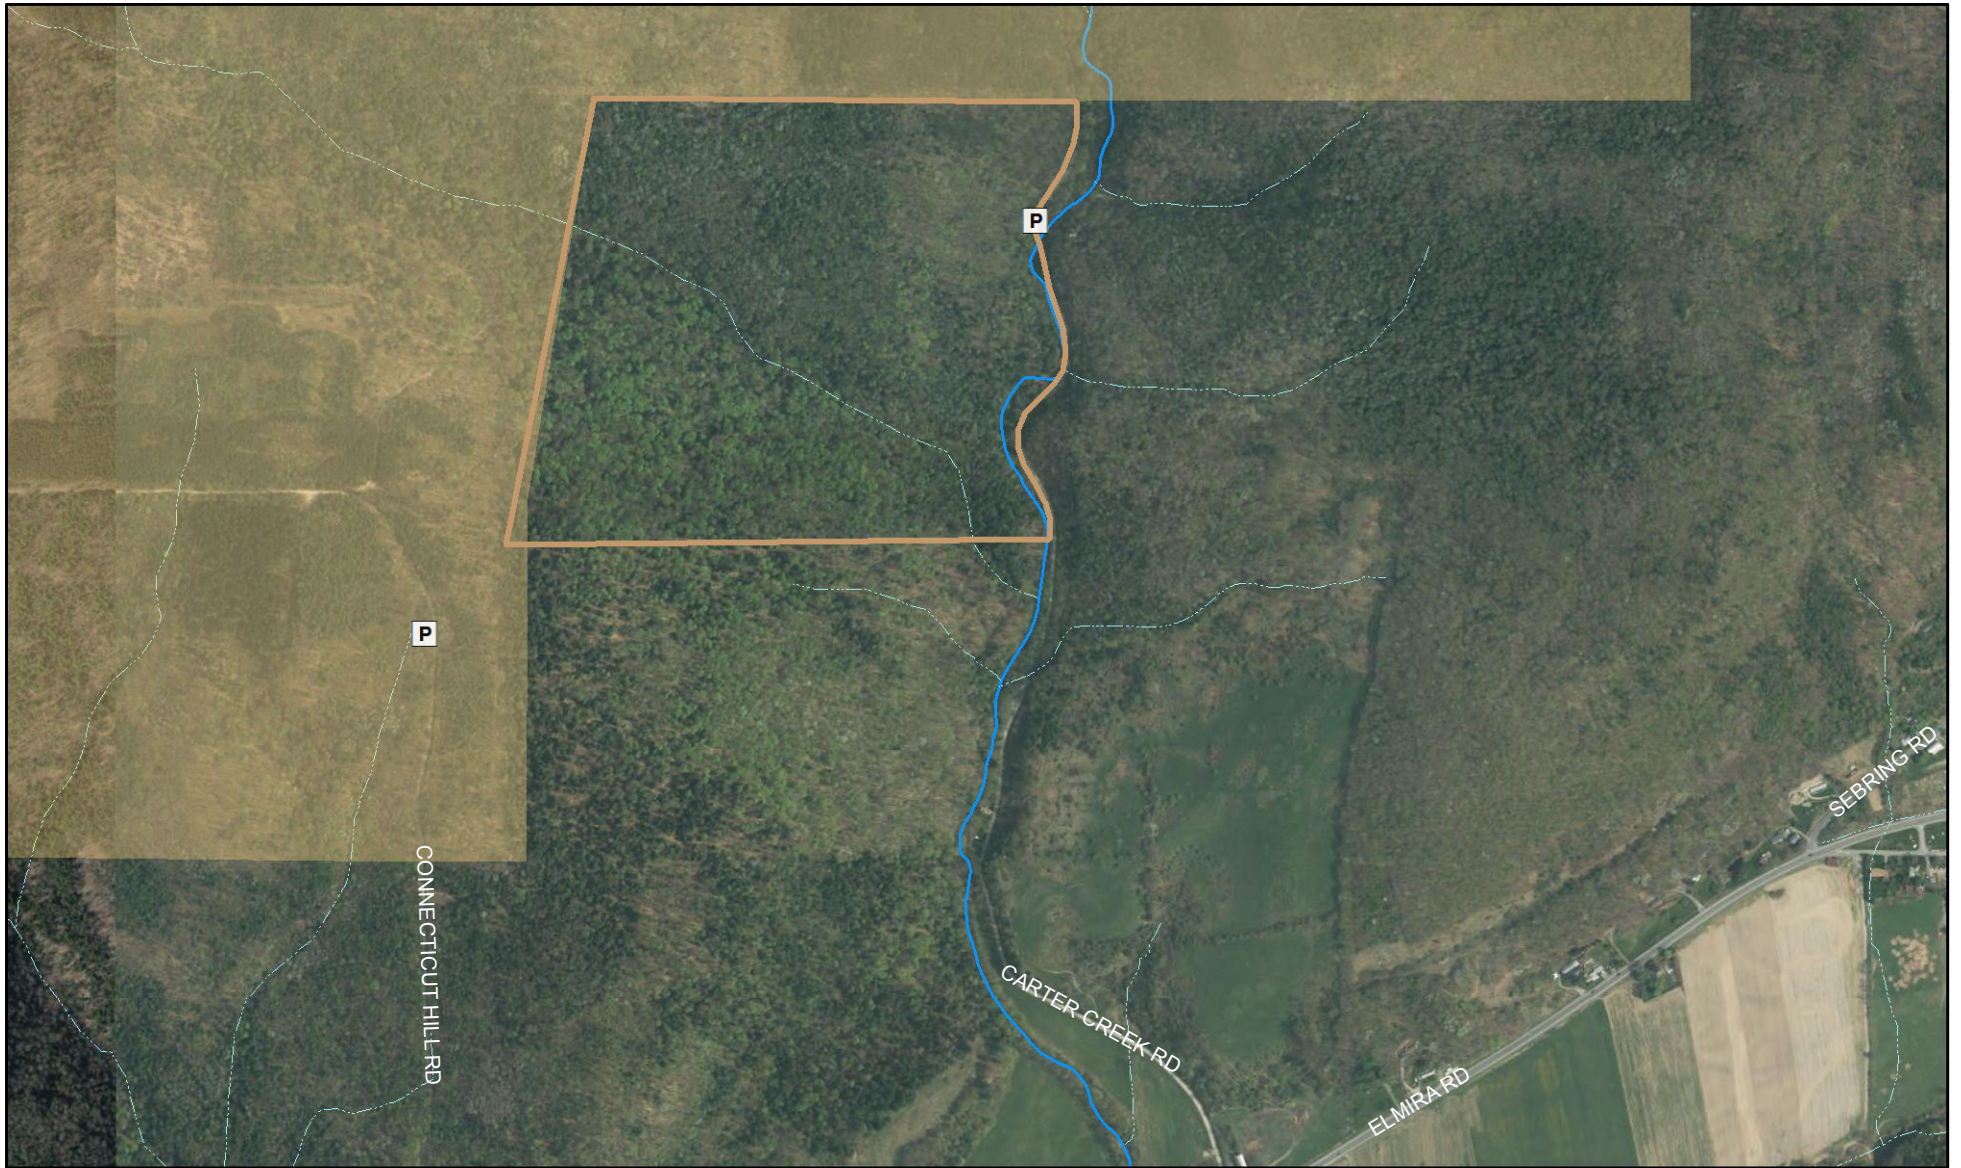

Cornell Botanic Gardens Natural Areas - Carter Creek

- P** Parking Area
- Natural Areas
- State Parks & Forests
- Intermittent Stream
- Perennial Stream