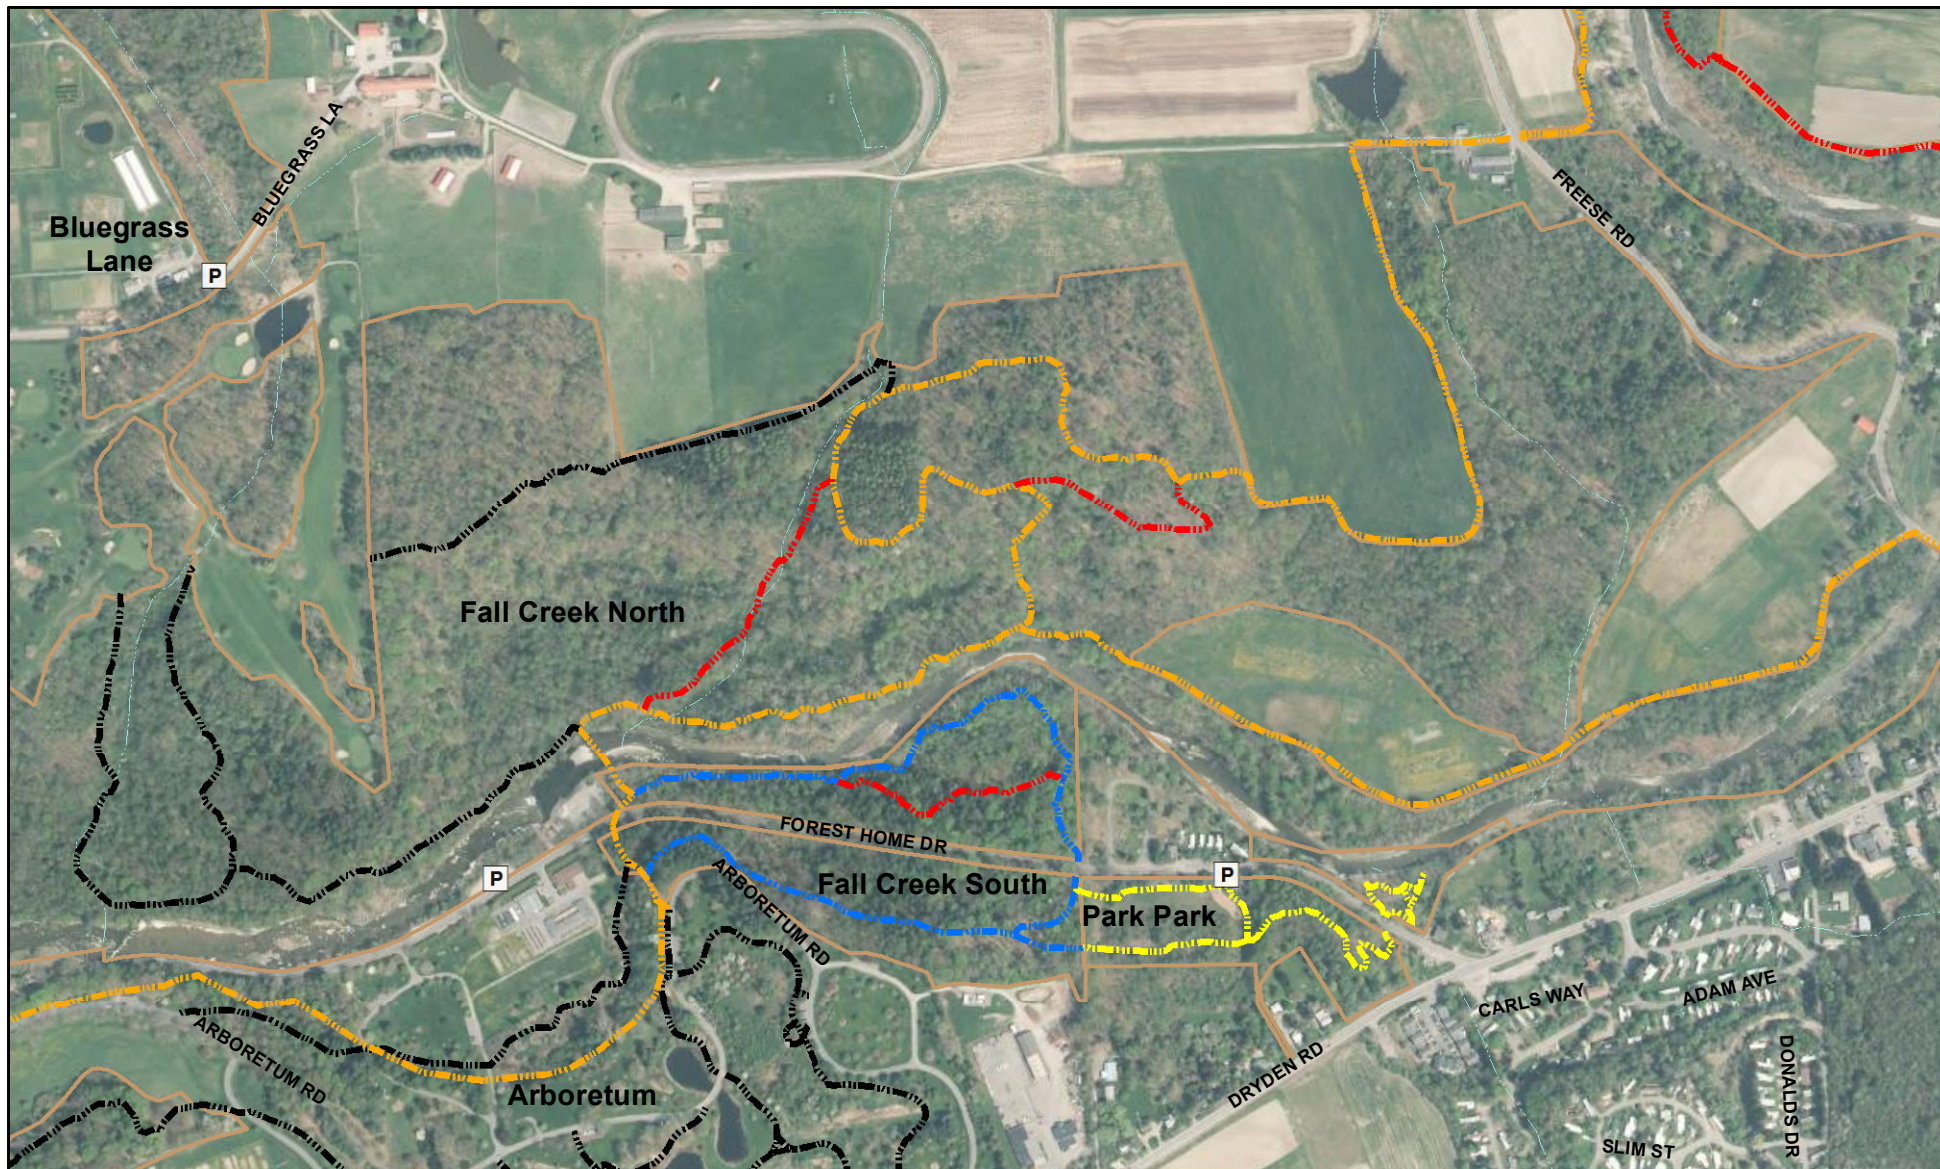

# Cornell Botanic Gardens Natural Areas - Fall Creek Valley and Park Park

**P** Parking Area

Natural Areas

Intermittent Stream

### Natural Areas Trails

Blue blaze

Orange blaze

Red blaze

Yellow blaze

Unblazed Trail

1,200

600

0

1,200

Feet

CORNELL  
BOTANIC  
GARDENS