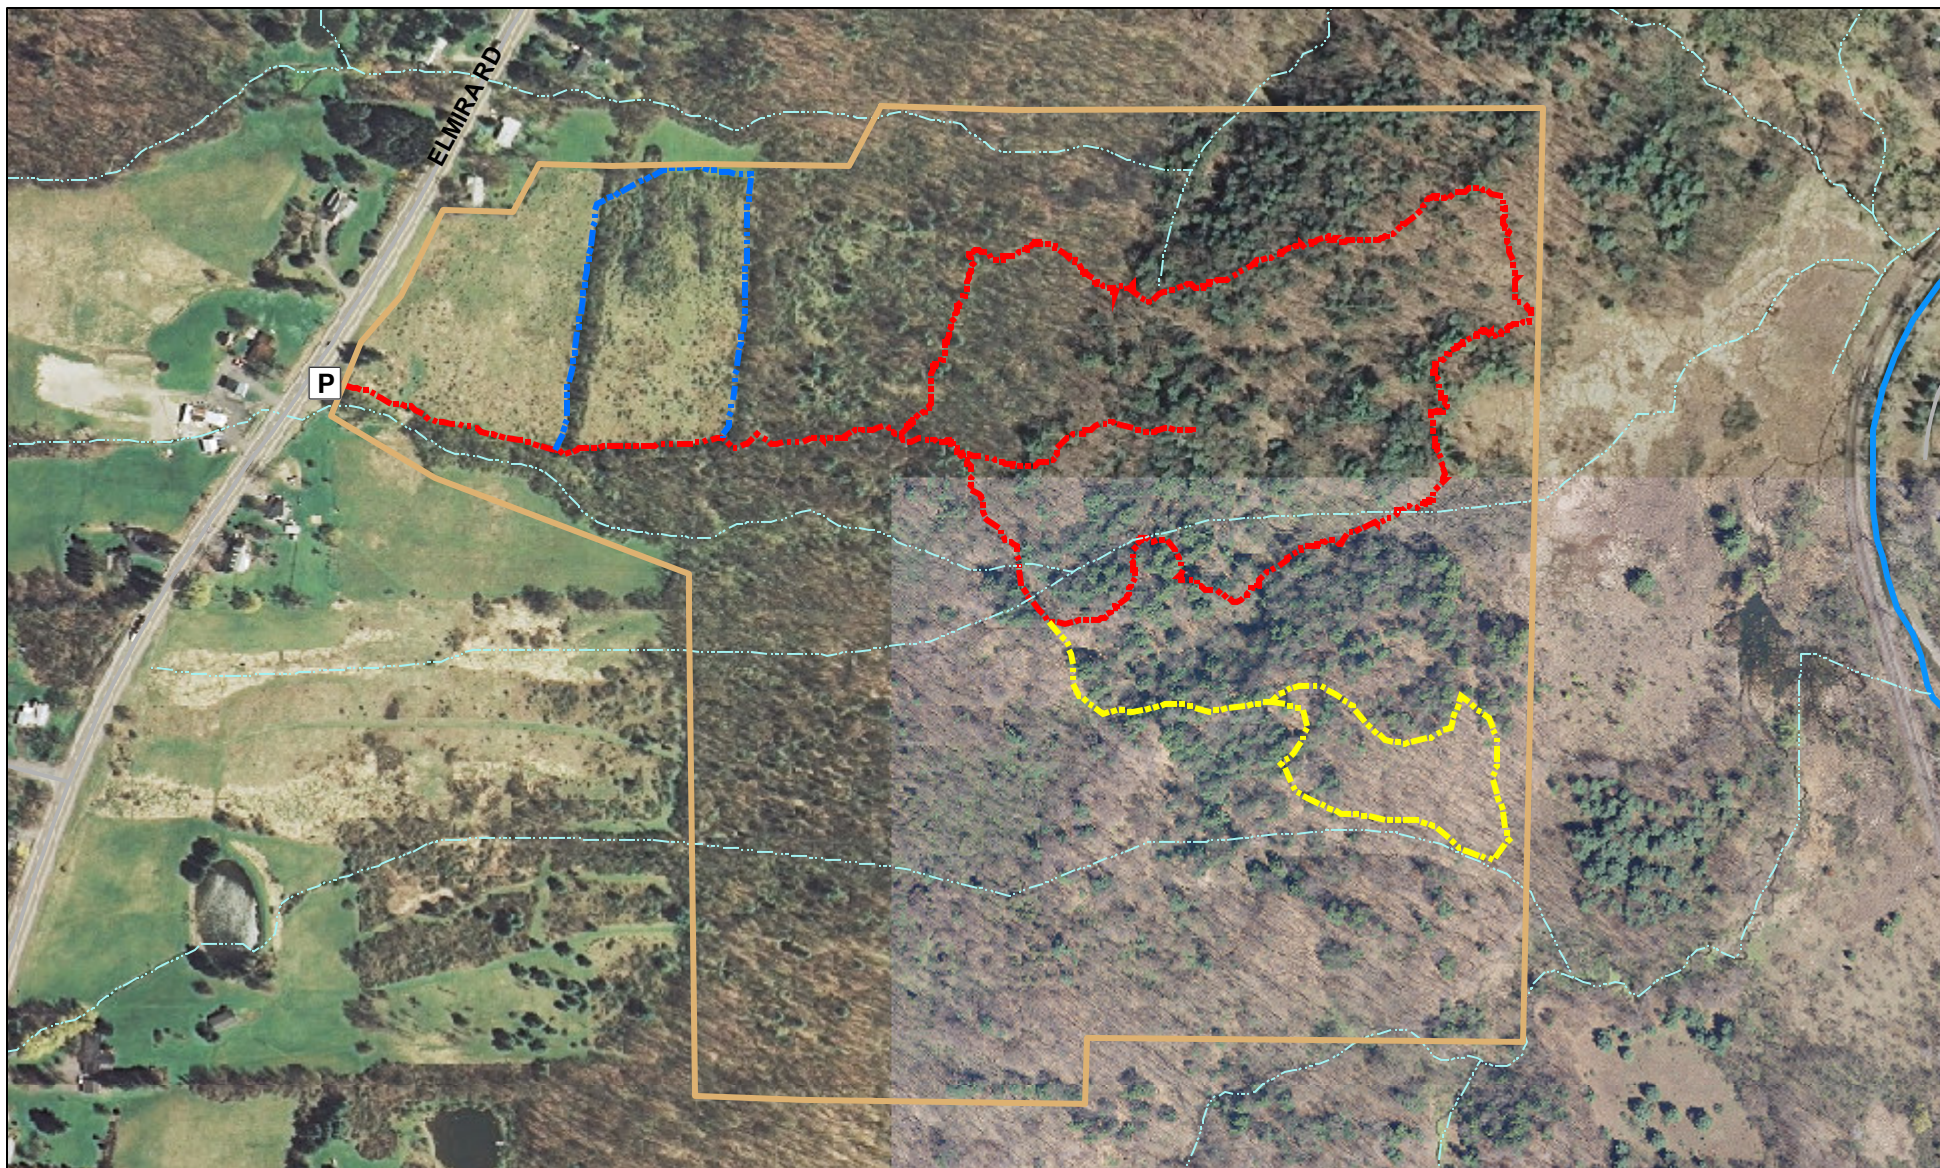

# Cornell Botanic Gardens Natural Areas - Fischer Old-growth Forest

**P** Parking Areas

 Natural Area

 Intermittent Stream

 Perennial Stream

## Natural Areas Trails

 Blue blaze

 Red blaze

 Yellow blaze