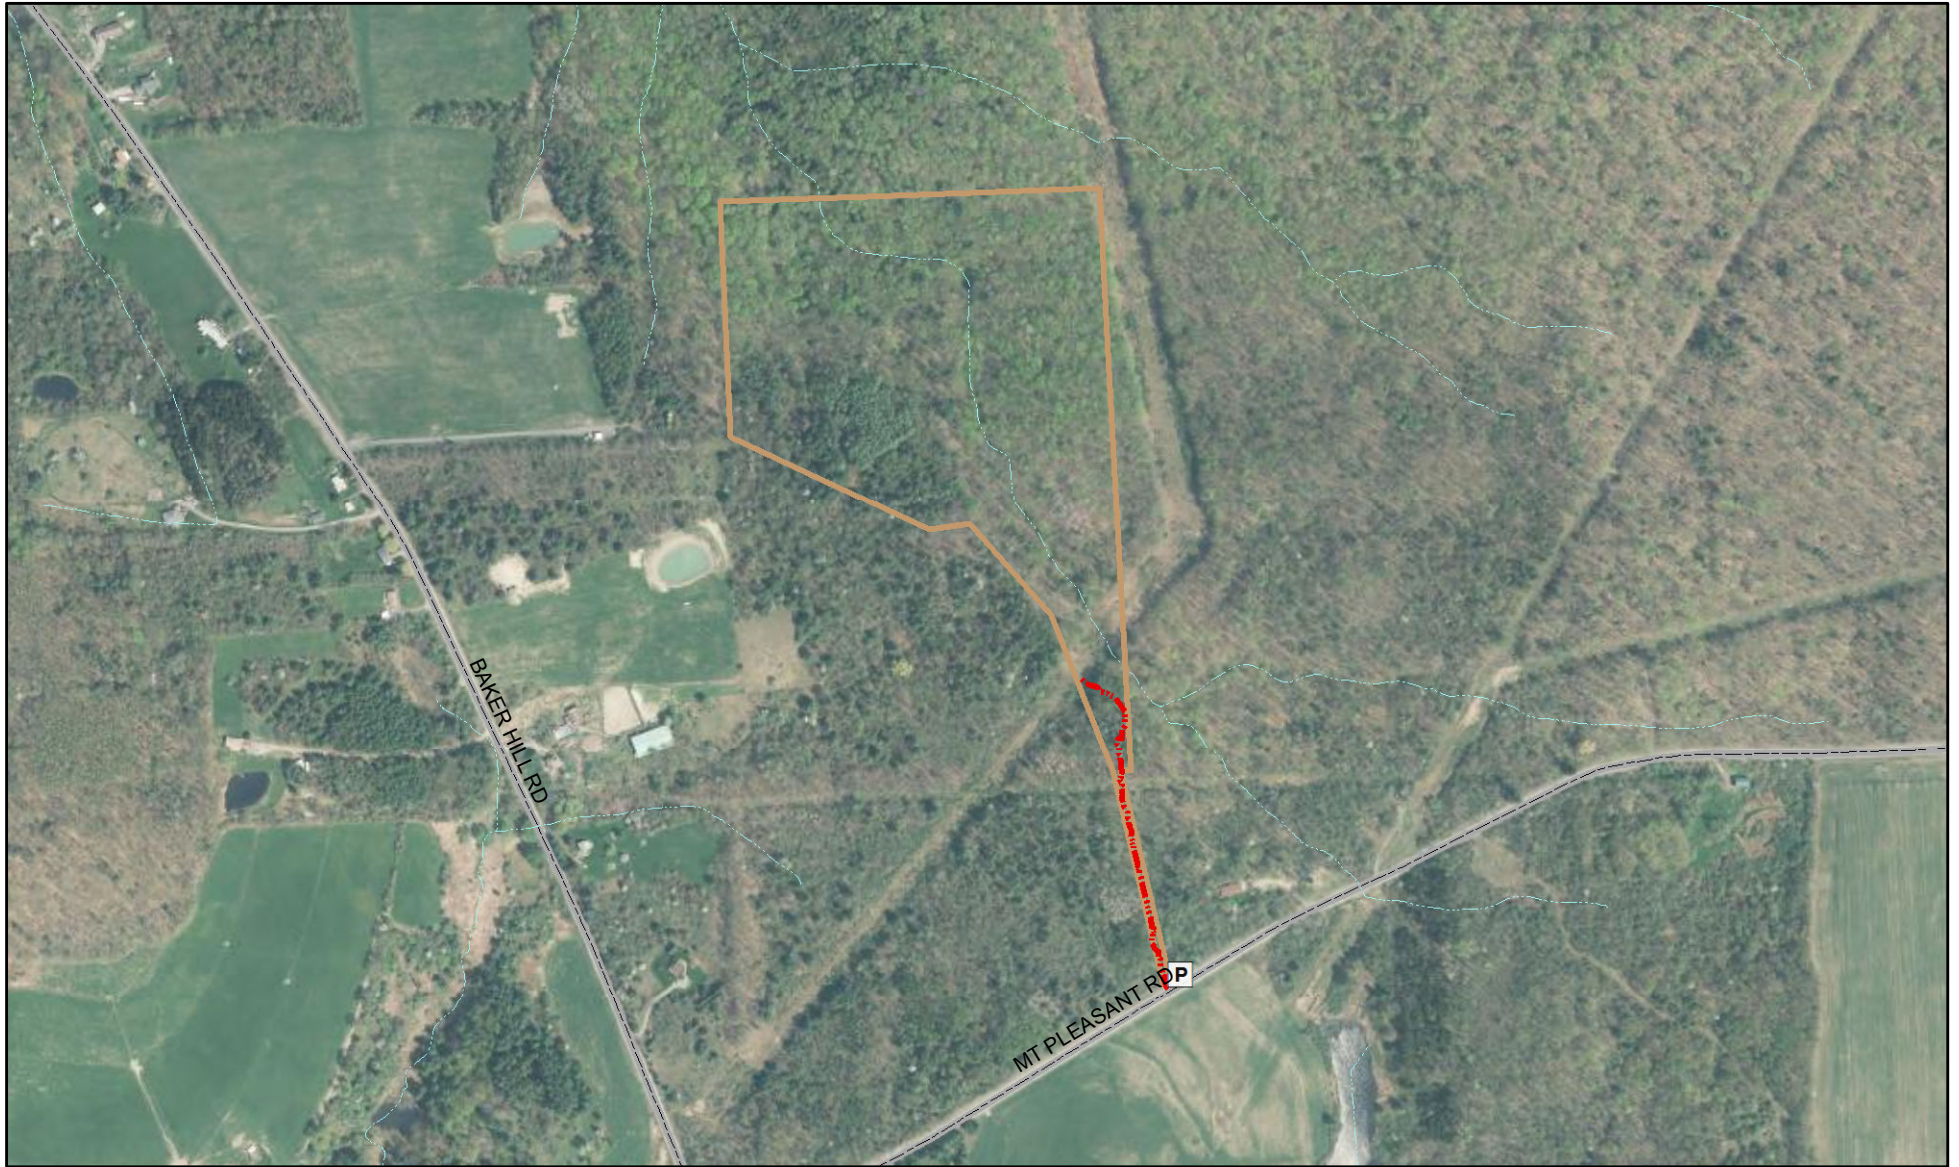

# Cornell Botanic Gardens Natural Areas - Frost Ravine

**P** Parking Area

 Natural Areas

 Intermittent Stream

 Roads

## Natural Areas Trail System

 Red blaze