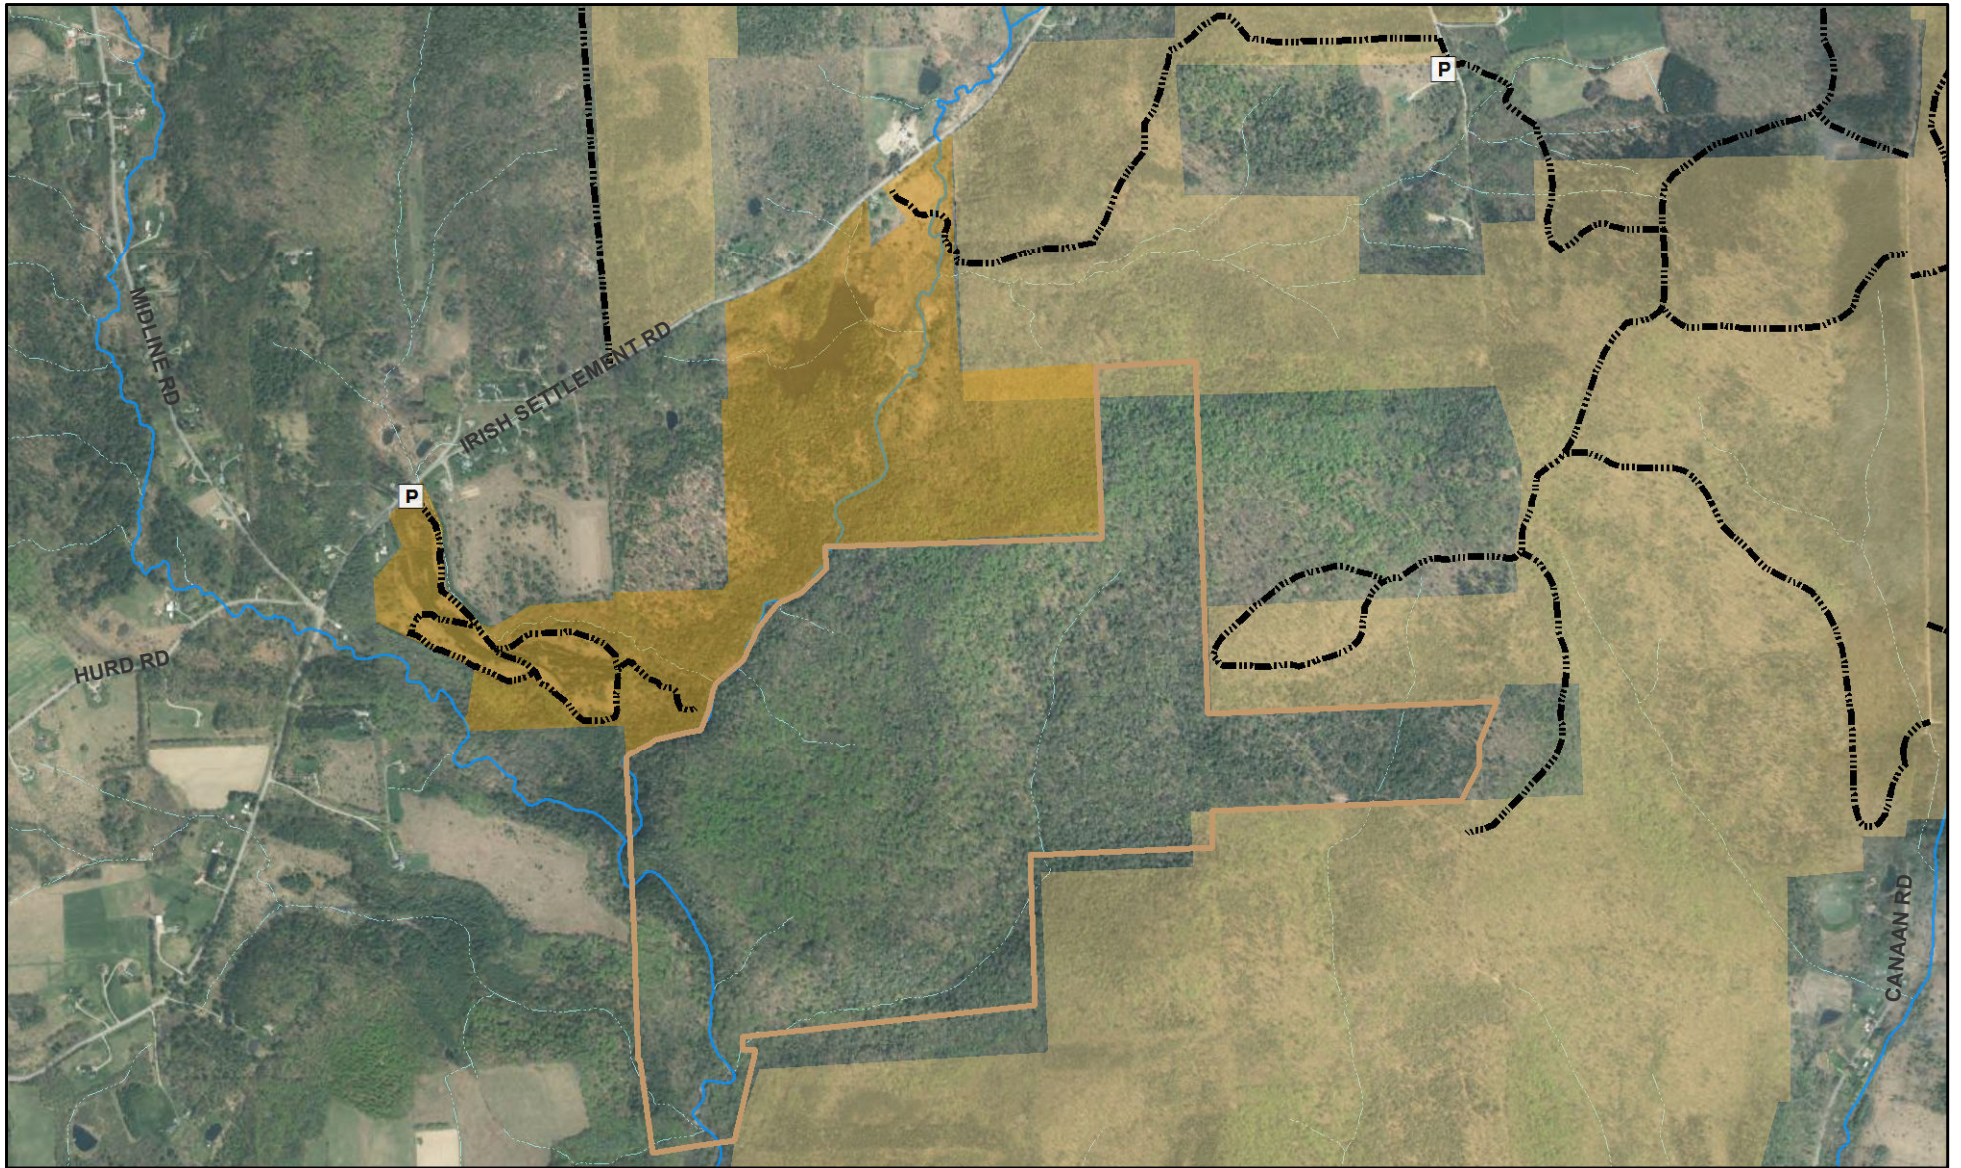

Cornell Botanic Gardens Natural Areas - Slaterville 600

- Parking Area
- Natural Areas
- FLLT Preserves
- State Parks & Forests

- Intermittent Stream
- Perennial Stream
- Other Trails