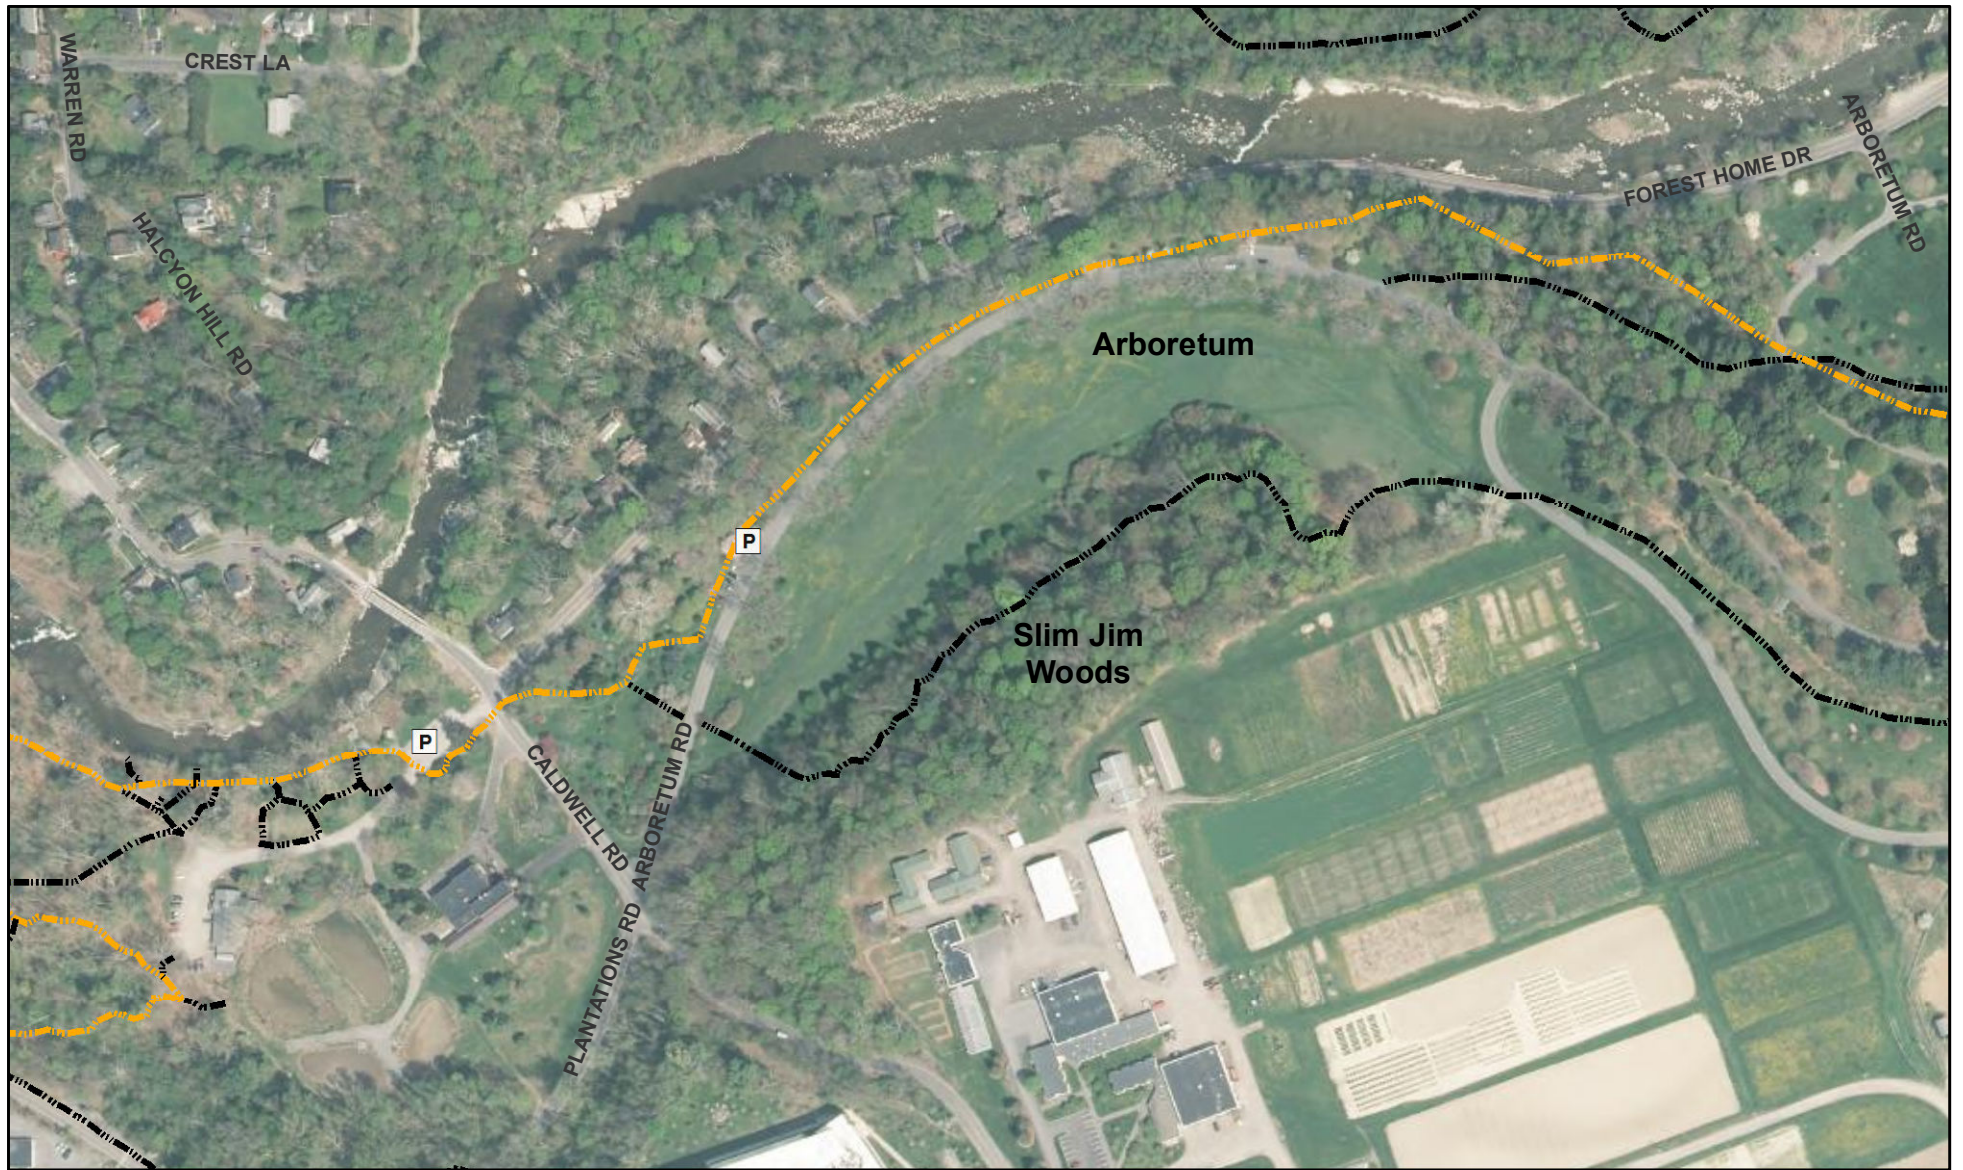

Cornell Botanic Gardens Natural Areas - Slim Jim Woods

P Parking Area

Natural Areas Trails

Orange dashed line Orange blaze

Black dashed line Unblazed Trail